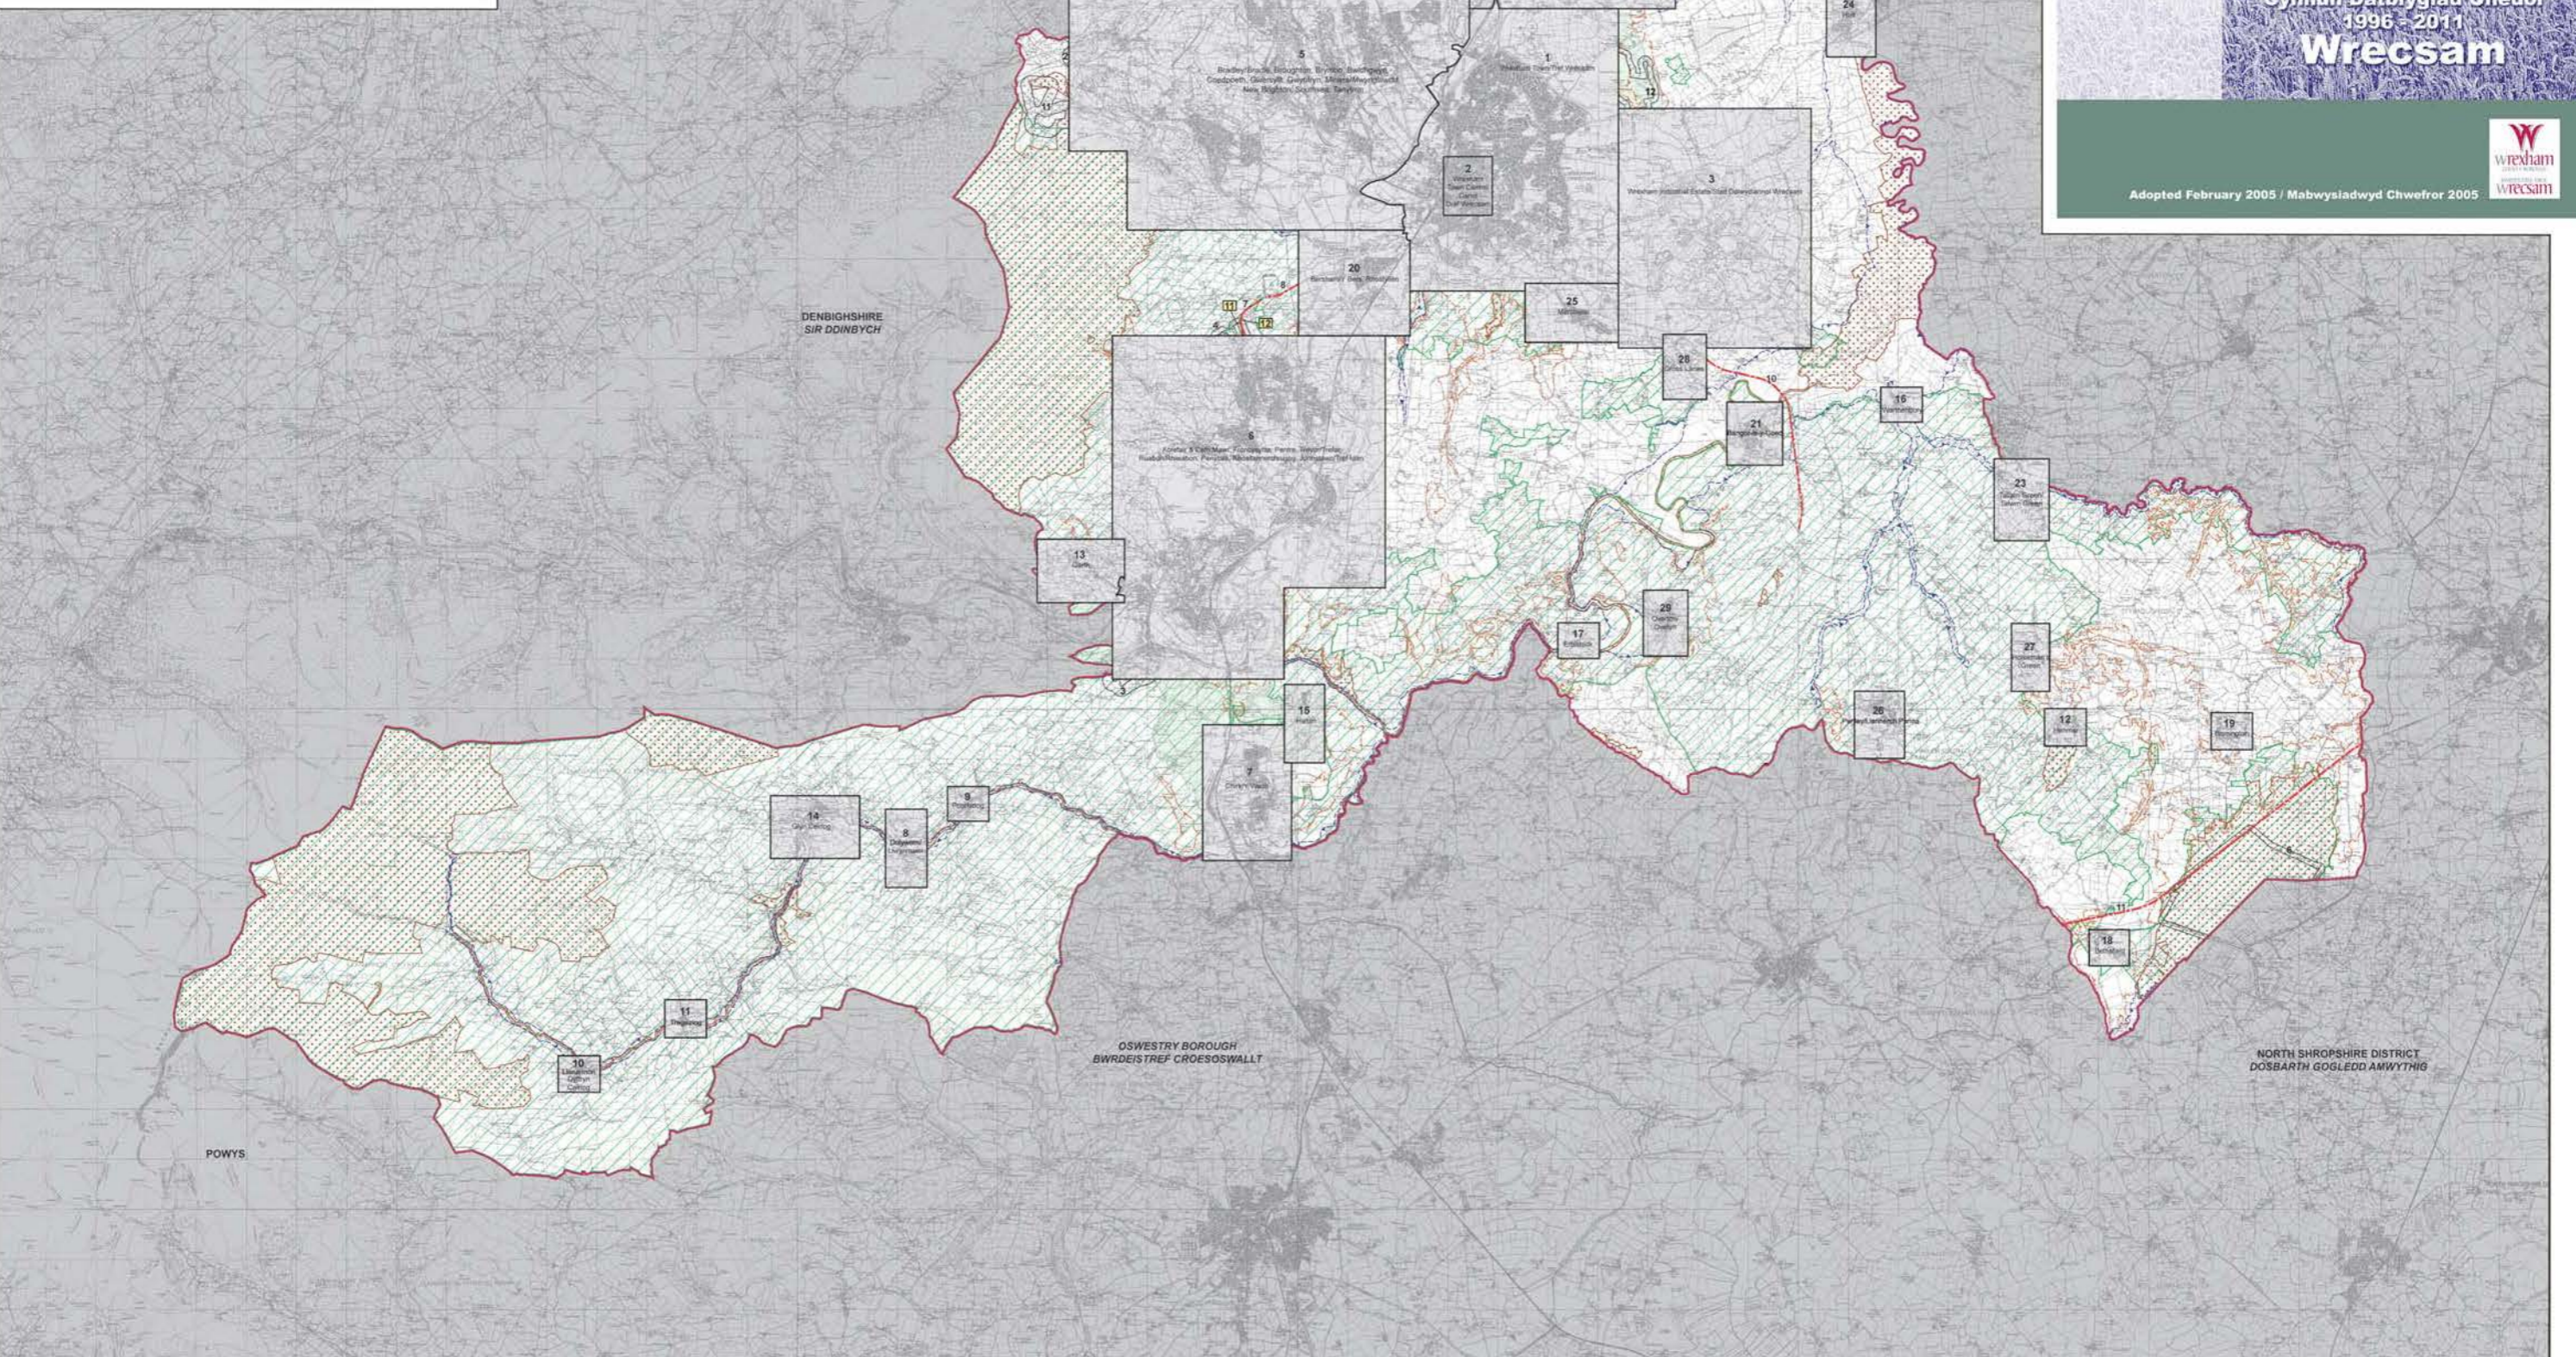

Notation / Nodiadau	List of Insets / Rhestr o Ffynnodoladau
County Boundary / Ffin y Sir	1. Wrexham Town - Tref Wrexham
Inset / Ffynnodol	2. Wrexham Town Centre - Canol Dref Wrexham
Green Belt / Ffin Gyrdi - EC1	3. Wrexham Industrial Estate - Sted Gfynnodol Wrexham
Special Landscape Area / Ardor Tŷfan Arboreig - EC6	4. Burton, Gresford/Gresford & Marford - Rhesur Yn Onest & Llanwr. Llanwr.
Biodiversity Conservation / Cadwraeth Bioamrywiaeth - EC6	5. Bradleybridge, Broughton, Brymbo, Bwlchgwyn, Coedpoeth, Gwynnys, Gwynnys, Miners, Mynyddau, New Brighton, Southsea, Tanyhon
Land Reclamation / Adfer Tŷ - EC18	6. Acrefield & Cefn Mawr, Froncysyllte, Penrhos, Treor/Treor, Ruabon/Ruabon, Penrhos, Rhesur Mynyddau & Johnstown/Tref Isan
Development & Flood Risk / Datblygiad a Pherygl LHM - EC12	7. Chirk/Y Wern
Walking/Cycling Route / Llysofr Cerdded/Bacio - T10	8. Dolywern/Llanymawr
Protection of Mineral Resources / Cogafr Adroddiad Mynau - MW6	9. Portbadog
Minerals Buffer Zone / Cychoddydd Rhagod Mynau - MW11	10. Llanamron Dyffryn Ceirog
Other Settlement Policies / Polisiau Angheddol Eraill:	
PS2, PS3, PS4, PS6, PS8, PS7, PS8, H12, E4, CLF1, CLF3, CLF5	
Other Countryside Policies / Polisiau Cefn Gwlad Eraill:	
EC2, EC3, ECA, H3, H4, H5, H7, H6, H10, E5, E6, PS6, S7, MW1, MW2, MW3, MW4, MW5, MW6, MW8, MW9, MW10, CLF7, T10	
Other County Borough-Wide Policies / Polisiau Bwrdeistref Siro Eraill:	
GDPI, GDPI, ECR, EC11, EC13, EC14, EC15, H4, H5, H11, PS2, PS10, PS11, PS12, CLF4, CLF5, CLF6, CLF7, CLF8, T1, T6, T8, T9, MW7, MW10, MW12, MW13, S8	
Scale / Graddfa 1:10000	

Wrexham

Unitary Development Plan
1996 - 2011

Cynllun Datblygiad Unedol
1996 - 2011

Wrecsam

Adopted February 2005 / Mabwysiadwyd Chwefror 2005